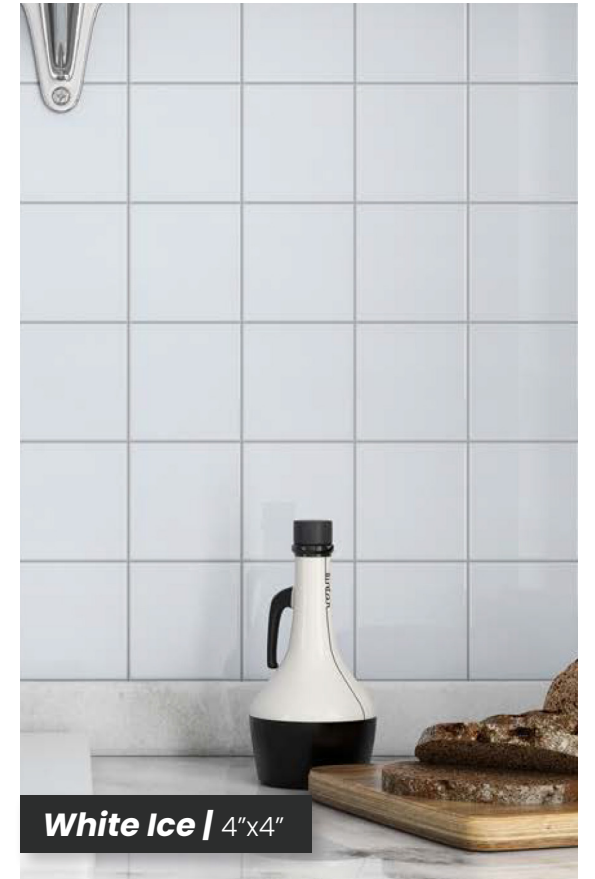

White Ice | 2"x8"

White Ice | 4"x4"

Tile
Of
Brazil

 **MALINE TILE**
ELEVATE YOUR SHOWROOM

malinetile.com

US CERAMICS

CERAMIC TILE

Technical Data

Finish	Glossy
Thickness	10 MM
Application	Interior Walls
Frost Resistant	Yes
Shade Variation	V3
Water Absorption	>10%

Lead Time

In Stock/Quick Ship

Colors & Sizes

Biscuit

3"x6", 3"x6" Bevel, 4"x4"

Trim Pieces Available: